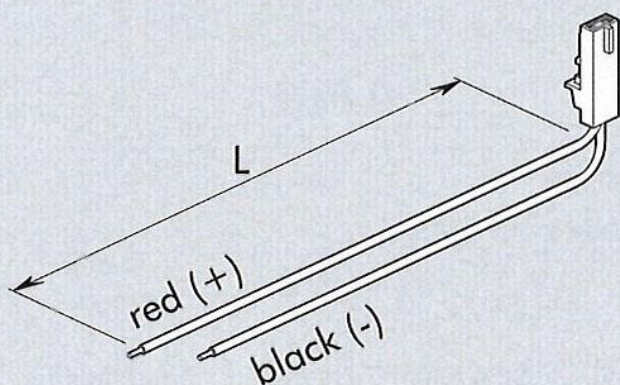

PLUG-IN CONNECTOR

Code
4889

Description
MACH 11 PLUG-IN
connector L = 300

Cable cross-section: 0,25 mm²